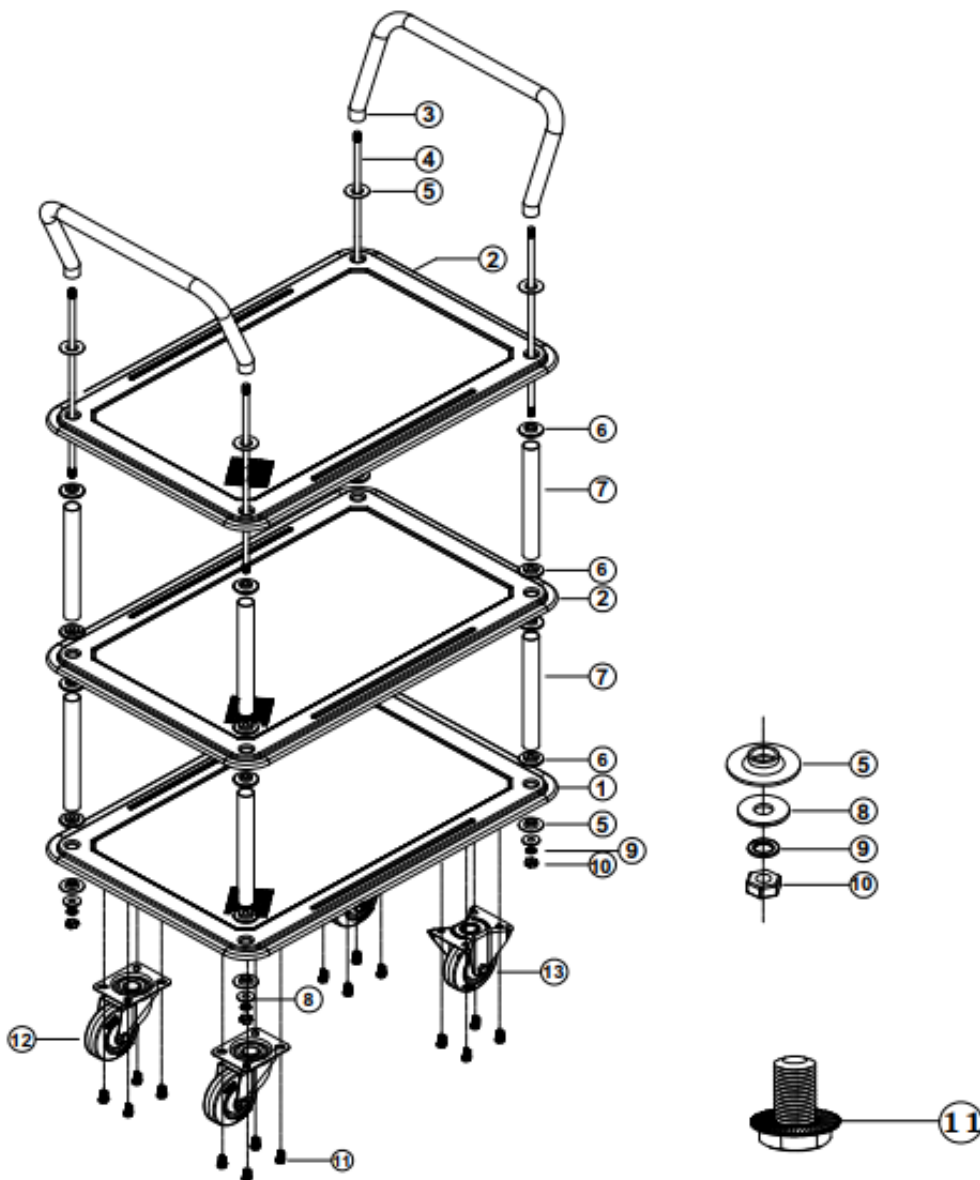

## STURGO® Platform Trolley - Model 12420007

**BACKSAFE**  
australia

NO.	DESCRIPTION	QTY
1	PLATFORM	1
2	PLATFORM	2
3	GRIP HANDLE	2
4	SCREW ROD	4
5	WASHER SUPPORT	8
6	PLASTIC LINER	16
7	TUBE	8
8	WASHER	4
9	SPRING WASHER	4
10	NUT	4
11	BOLT FLANGE	16
12	SWIVAL WHEEL	2
13	FIXED WHEEL	2