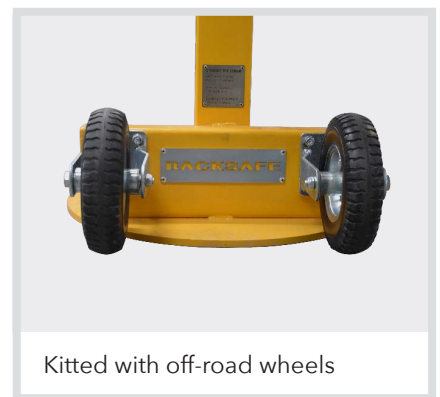

THE LEMUR: MOBILE BARRIER SAFETY STAND

Lift your safety game wherever your team's using heavy equipment or working around moving plant. Create safety areas, pedestrian safety paths and exclusion zones in minutes. No tools or installation required. Just wheel out the Lemur, reel out your safety tape and relax.

Designed and manufactured to perform in harsh weather environments, the Lemur will stand up (pun intended) to wild weather and heavy handling. It holds heavy-duty safety tape reels with ease, saving you the installation time, money and the hassle of fixed reels.

- **Robust.** Heavy-duty steel construction.
- **Hi-vis.** Powder-coated finish in safety yellow.
- **Stable.** Solid base plate prevents toppling. Holds the tension of the Safety Tape Reel with ease.
- **Quick.** Wheel out and deploy in minutes. No installation required.
- **Ergonomic.** 1090mm handle height and 200mmØ wheels for easy transport.
- **Versatile.** Create zones of any size. Easily daisy chain them together to cordon off wider areas.

Can be supplied with or without the Retractable Safety Tape Reel.

MODEL	DESCRIPTION	DIMENSIONS (mm)	WEIGHT (kg)
18230037	The Lemur: Mobile Barrier Safety Stand	Base thickness: 12mm steel plate Base diameter: 600mm steel plate Round steel hook: Ø8mm Handle height: 1090mm Wheels: 200mmØ	54