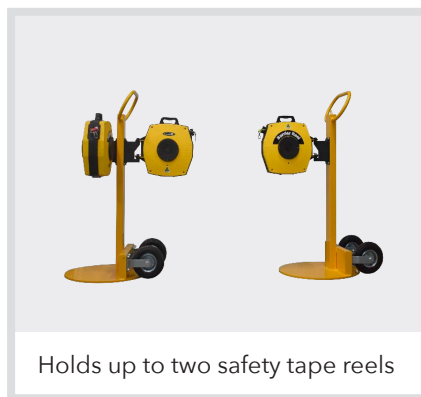

THE LEMUR: MOBILE BARRIER SAFETY STAND

Lift your safety game wherever your team's using heavy equipment or working around moving plant. Create safety areas, pedestrian safety paths and exclusion zones in minutes. No tools or installation required. Just wheel out the Lemur, reel out your safety tape and relax.

Designed and manufactured to perform in harsh weather environments, the Lemur will stand up (pun intended) to wild weather and heavy handling. It holds heavy-duty safety tape reels with ease, saving you the installation time, money and the hassle of fixed reels.

- **Robust.** Heavy-duty steel construction.
- **Hi-vis.** Powder-coated finish in safety yellow.
- **Stable.** Solid base plate prevents toppling. Holds the tension of the Safety Tape Reel with ease.
- **Quick.** Wheel out and deploy in minutes. No installation required.
- **Ergonomic.** 1090mm handle height and 200mmØ wheels for easy transport.
- **Versatile.** Create zones of any size. Easily daisy chain them together to cordon off wider areas.

Can be supplied with or without the Retractable Safety Tape Reel.

MODEL	DESCRIPTION	DIMENSIONS (mm)	WEIGHT (kg)
18230037	The Lemur: Mobile Barrier Safety Stand	Base thickness: 12mm steel plate Base diameter: 600mm steel plate Round steel hook: Ø8mm Handle height: 1090mm Wheels: 200mmØ	54