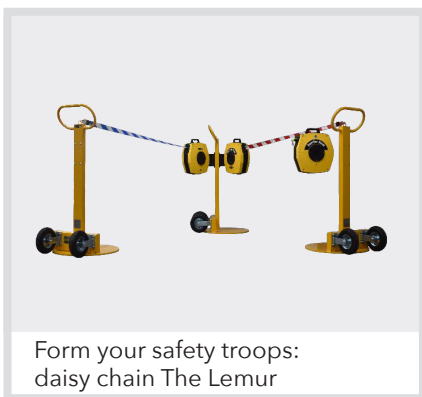

THE LEMUR: MOBILE BARRIER SAFETY STAND

Lift your safety game wherever your team's using heavy equipment or working around moving plant. Create safety areas, pedestrian safety paths and exclusion zones in minutes. No tools or installation required. Just wheel out the Lemur, reel out your safety tape and relax.

Designed and manufactured to perform in harsh weather environments, the Lemur will stand up (pun intended) to wild weather and heavy handling. It holds heavy-duty safety tape reels with ease, saving you the installation time, money and the hassle of fixed reels.

- **Robust.** Heavy-duty steel construction.
- **Hi-vis.** Powder-coated finish in safety yellow.
- **Stable.** Solid base plate prevents toppling. Holds the tension of the Safety Tape Reel with ease.
- **Quick.** Wheel out and deploy in minutes. No installation required.
- **Ergonomic.** 1090mm handle height and 200mmØ wheels for easy transport.
- **Versatile.** Create zones of any size. Easily daisy chain them together to cordon off wider areas.

Can be supplied with or without the Retractable Safety Tape Reel.

MODEL	DESCRIPTION	DIMENSIONS (mm)	WEIGHT (kg)
18230037	The Lemur: Mobile Barrier Safety Stand	Base thickness: 12mm steel plate Base diameter: 600mm steel plate Round steel hook: Ø8mm Handle height: 1090mm Wheels: 200mmØ	54