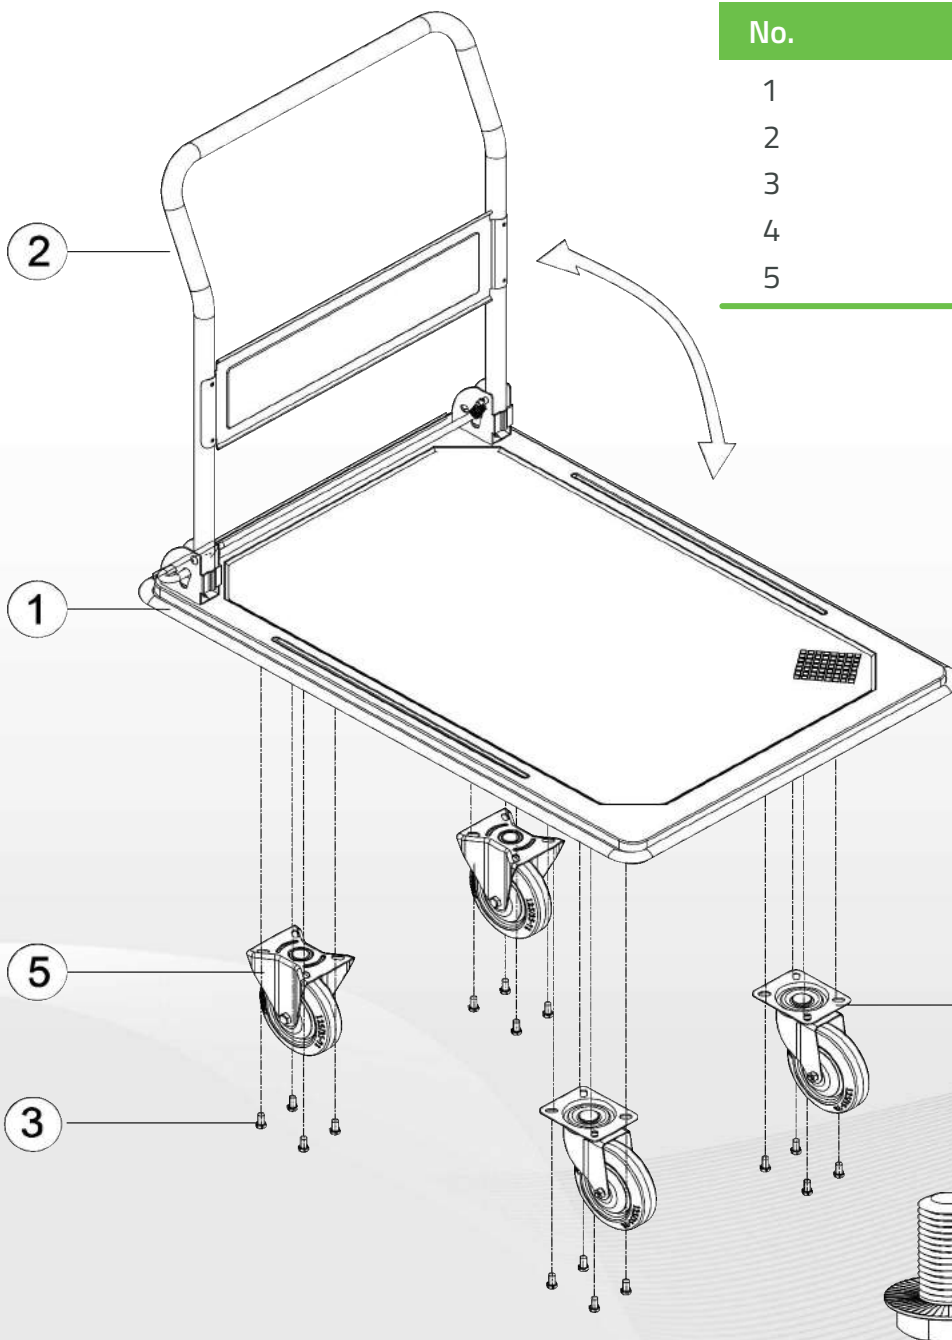

STURGO®

Assembly Diagram

Model: 12420003

No.	Description	Qty
1	Deck	1
2	Grip Handle	1
3	Bolt Flange	16
4	Swivel Wheel	2
5	Fixed Wheel	2